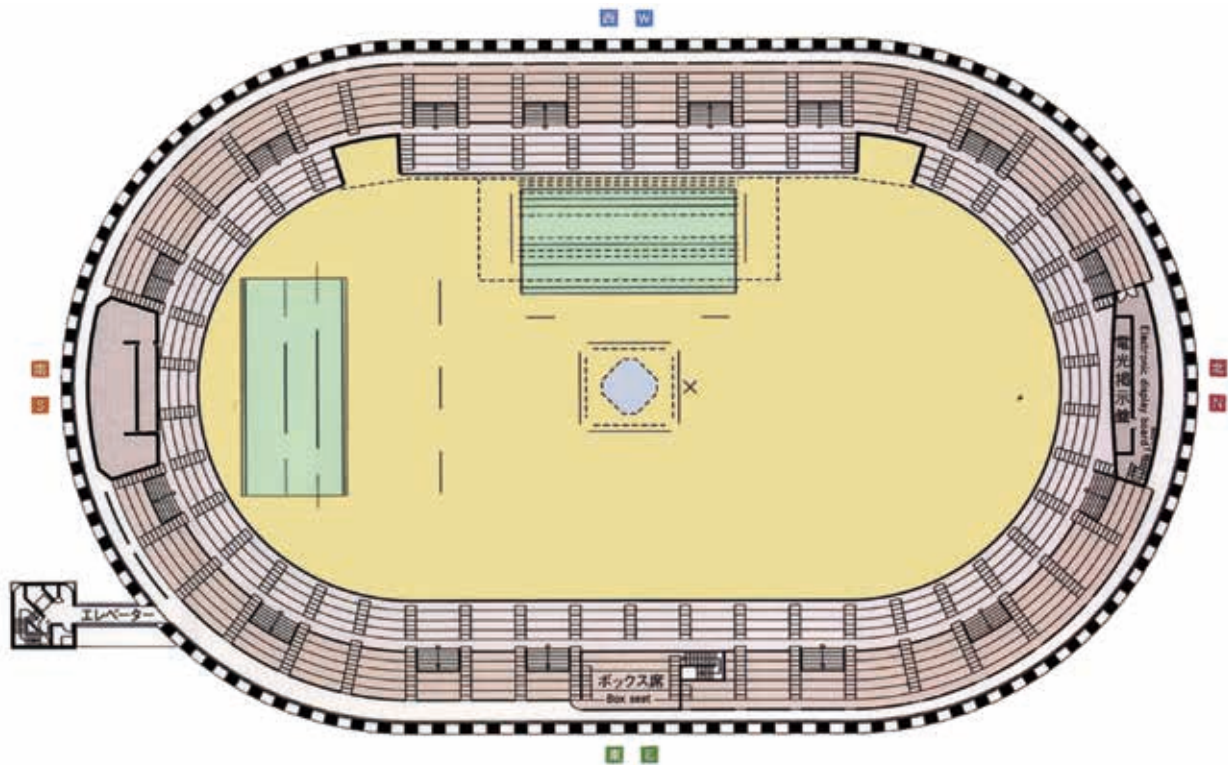

Facilities

- Structure**：Reinforced concrete construction,3 floors above and 1 floor under ground
- Scale**：Site area 10,286㎡
Building area 7,739㎡
Total floor area 13,325㎡
- Seating**：Fixed seats on 2nd and 3rd floors 3,528 (including 68 box seats)
Temporary seats(Arena) Approx.4,500
Total seating capacity Approx.8,000
- Internal dimension (Arena)**：
Oval shape : 42.5m wide and 82.5m long
Ceiling height : Max.30m
Area : 3,100㎡
Floor surface : Sports floor for Inside Sports(load 2t/㎡), and concrete(load 2t/㎡)
- Air-conditioning**：Available for both arena and spectator seats

ロビー Lobby

3階ボックス席 Box-seats on 3rd floor

タラップ Gangway ladder

2階スタンド席 Spectator seats on 2nd floor

アリーナ仮設席 Temporary seats prepared vat arena

アリーナ仮設席 Temporary seats prepared vat arena

南側バトン Battens on south side

西側バトン Battens on west side

大型映像装置 Large-sized video display device

1階平面図 Ground plan of 1st Floor

1階平面図 Ground plan of 2nd Floor

断面図 Cross-sectional View

舞台設備等配置図 Arrangement of Equipment

凡例 Legend

- 仮設舞台 Temporary stage
- アリーナスピーカー Arena speaker
- ライトバトン Light batten
- タワーライト Tower light
- アートバトン Art batten
- × キャットウォーク Fly deck
- メンテ用ホイスト Hoist for maintenance work